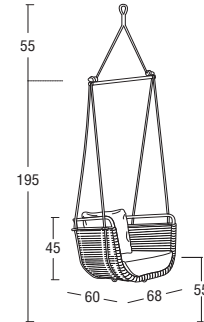

Design: Santiago Sevillano
 Product: Swing
 Sizes: **cm 68x60x45h (26,7"x23,6"x17,7"h)**
 from the ground **cm 68x60x85h (26,7"x23,6"x33,4"h)**
 with cushion **cm 55h (21,6"h)**

FEATURES

Frame: Aluminum
 Polyester powder coating

Net weight unit 11,5
 Gross weight unit 15
 Units per package 1
 Package sizes cm 74x65x50h
 Package volume m³ 0,24

Stackable NO

FINISHING

UV, marine environment, scratch resistant

Terra

WEAVING

UV-resistant